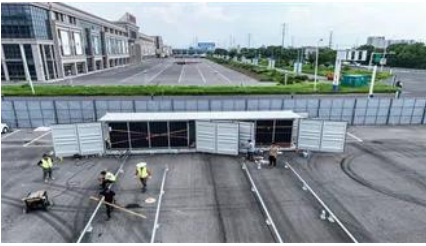

The Best 7 Shanghai Walking Tours

We recommend 7 walking tours in Shanghai to discover 7 sides of the city, including the Bund, the French Concession, old streets, and modern avenues.

MANAGUA ENERGY STORAGE BLADE BATTERY SUPPLY

GETON CONTAINERS specializes in large-scale photovoltaic power plants, custom folding solar containers, solar inverters, and energy storage systems for commercial, industrial, and utility

Donyale Luna

The alter ego of Donyale Luna was created in what Freeman termed future visioning, a New Age approach culminating when she attended Central High Theater in Detroit.

In this guide, you'll learn how to choose the best e-bike for urban commuting, plus see our top picks for lightweight, foldable, and traffic-ready models in 2025.

Toilets

Been in our TV house for 4 years now. Both toilets have begun to occasionally 'run to fill' for a few seconds. Kohler toilets, very good quality with a very nice flush mech with the vertical

FOR SALE

Things for sale in the Fairbanks area of Alaska - Page 4,134